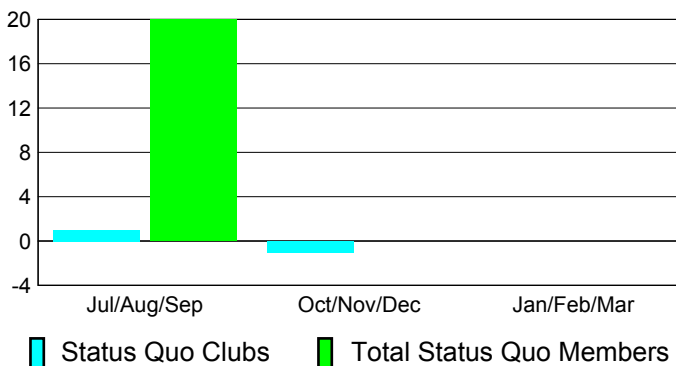

Club Results 2010-2011

Goal, New, Dropped, Gain/Loss

Comparison of Club Gain/Loss

Current Year Compared to the Previous Year

YTD Status Quo Clubs 2010-2011

Status Quo Clubs Compared to Status Quo Members

MEMBERSHIP

Membership Results
2010-2011

Membership
2009-2010

Month	Net Memb Goal	Actual New Memb	Actual Dropped Memb	Gain/Loss of Memb	Gain/Loss of Memb
Jul/Aug/Sep	30	29	-63	-34	21
Oct/Nov/Dec	85	28	-77	-49	23
Jan/Feb/Mar	105	25	-43	-18	4
Totals	220	82	-183	-101	48