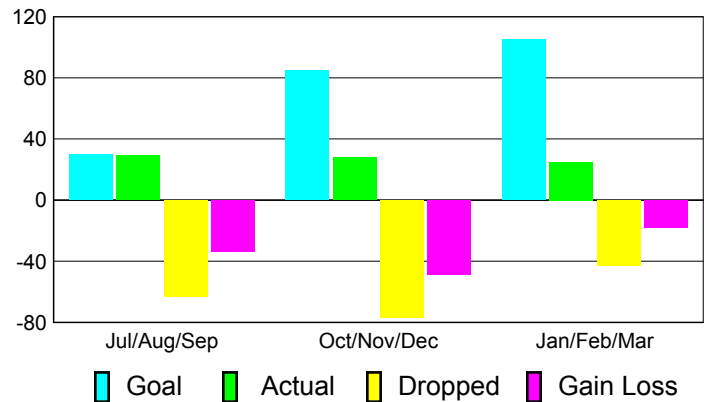

Membership Results 2010-2011

Goal, New, Dropped, Gain/Loss

Comparison of Membership Gain/Loss

Current Year Compared to the Previous Year