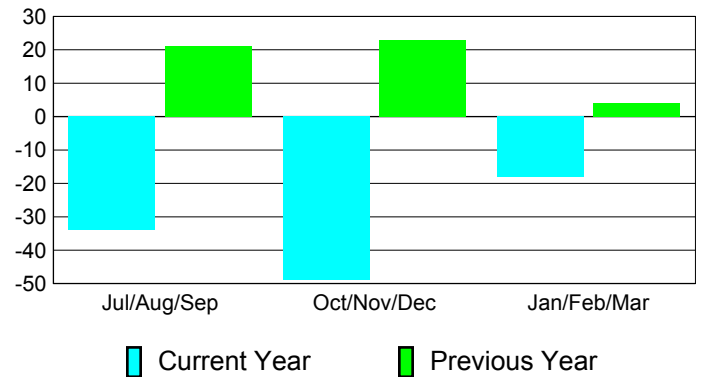

Membership Results
2010-2011

Membership
2009-2010

Month	Net Memb Goal	Actual New Memb	Actual Dropped Memb	Gain/Loss of Memb	Gain/Loss of Memb
Jul/Aug/Sep	30	29	-63	-34	21
Oct/Nov/Dec	85	28	-77	-49	23
Jan/Feb/Mar	105	25	-43	-18	4
Totals	220	82	-183	-101	48

Membership Results 2010-2011

Goal, New, Dropped, Gain/Loss

Comparison of Membership Gain/Loss

Current Year Compared to the Previous Year

Gender Comparison 2010-2011

Jul/Aug/Sep

Oct/Nov/Dec

Jan/Feb/Mar