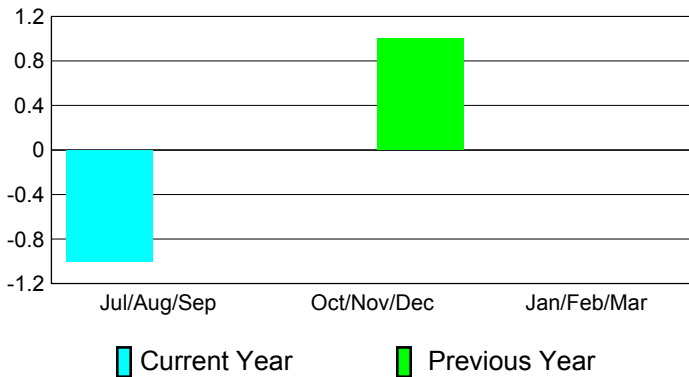

Club Results 2010-2011

Goal, New, Dropped, Gain/Loss

Comparison of Club Gain/Loss

Current Year Compared to the Previous Year

YTD Status Quo Clubs 2010-2011

Status Quo Clubs Compared to Status Quo Members

MEMBERSHIP