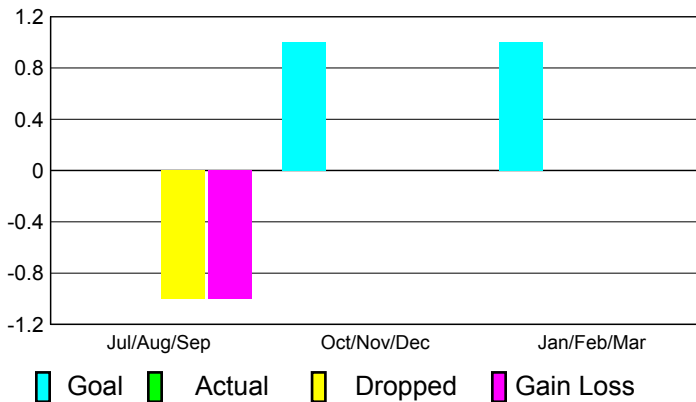

2010-2011 GMT Reports for District (or Undistricted) District 116 A

GMT: HOWARD PATRICK LEE

Location: SPAIN

GMT CA: 4

CLUBS

Club Results
2010-2011

Clubs
2009-2010

Month	New Club Goal	Actual New Clubs	Actual Dropped Clubs	Gain/Loss of Clubs	Gain/Loss of Clubs
Jul/Aug/Sep	0	0	-1	-1	0
Oct/Nov/Dec	1	0	0	0	1
Jan/Feb/Mar	1	0	0	0	0
Totals	2	0	-1	-1	1

Club Results 2010-2011

Goal, New, Dropped, Gain/Loss

Comparison of Club Gain/Loss

Current Year Compared to the Previous Year

YTD Status Quo Clubs 2010-2011

Status Quo Clubs Compared to Status Quo Members

MEMBERSHIP